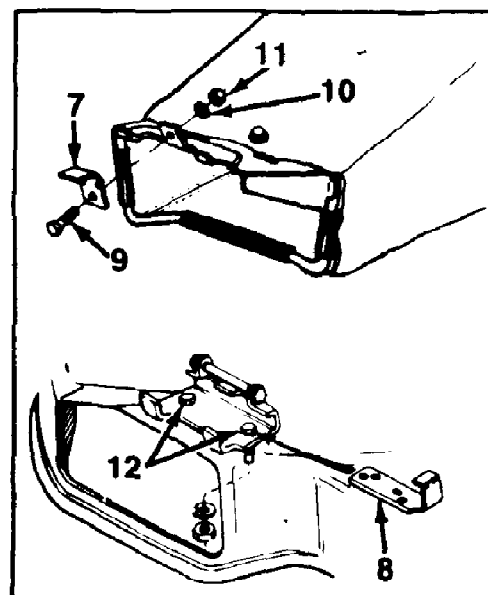

190-086-190 Side Discharge Grass Catcher (1993)  
Grass Catcher

190-086-190 Side Discharge Grass Catcher (1993)  
Grass Catcher

Page 2 of 2

Ref #	Part Number	Qty	S/P/F	Description
1	16839B	1	S	Frame - Lower Ass'y.
2	747-0575	1	S	Frame - Upper
3	749-0774	1	S	Tube Support
4	764-0271	1	S	Grass Bag
5	710-0599	1	/P	Hex Wash Hd. TT-Tap Scr. 1/4-20 x 5" Lg.
6	736-0270	1	/P	Bell-Wash. 1/4" I.D.
7	16892	1		Deflector Stop
8	16893	1		Support Plate
9	710-0289	1	S/F	Hex Bolt 1/4-20 x .5" Lg.
10	736-0329	1	S/F	L-Wash. 1/4" I.D.
11	712-0287	1	S/F	Hex Nut 1/4-20 Thd.
12	710-0258	1	S/F	Hex Bolt 1/4-20 x .62" Lg.