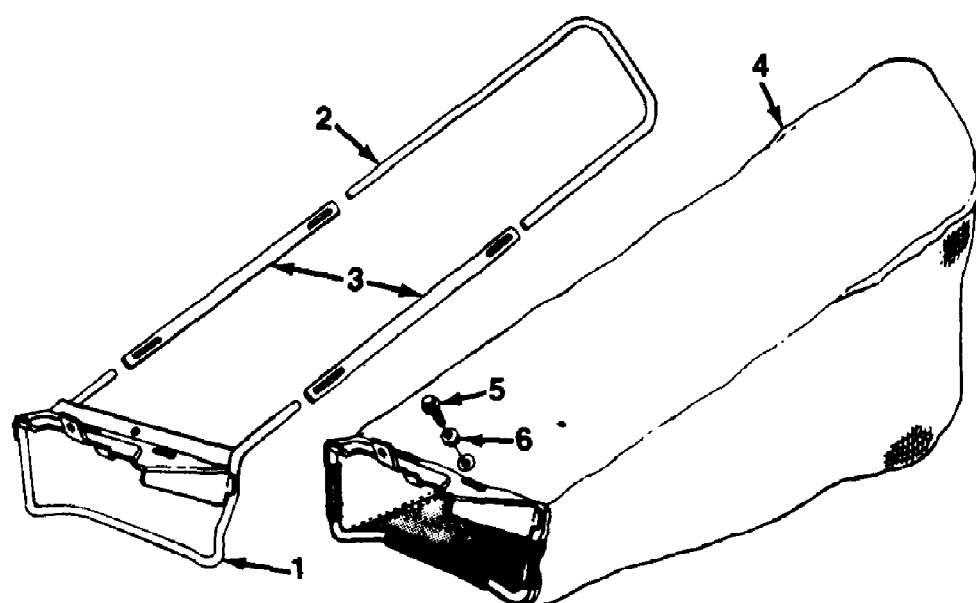

190-086-190 Side Discharge Grass Catcher (1993)  
Grass Catcher

190-086-190 Side Discharge Grass Catcher (1993)  
Grass Catcher

Page 2 of 2

Ref #	Part Number	Qty	S/P/F	Description
1	16839B	1	S	Frame - Lower Ass'y.
2	747-0575	1	S	Frame - Upper
3	749-0774	1	S	Tube Support
4	764-0271	1	S	Grass Bag
5	710-0599	1	/P	Hex Wash Hd. TT-Tap Scr. 1/4-20 x 5" Lg.
6	736-0270	1	/P	Bell-Wash. 1/4" I.D.
7	16892	1		Deflector Stop
8	16893	1		Support Plate
9	710-0289	1	S/F	Hex Bolt 1/4-20 x .5" Lg.
10	736-0329	1	S/F	L-Wash. 1/4" I.D.
11	712-0287	1	S/F	Hex Nut 1/4-20 Thd.
12	710-0258	1	S/F	Hex Bolt 1/4-20 x .62" Lg.